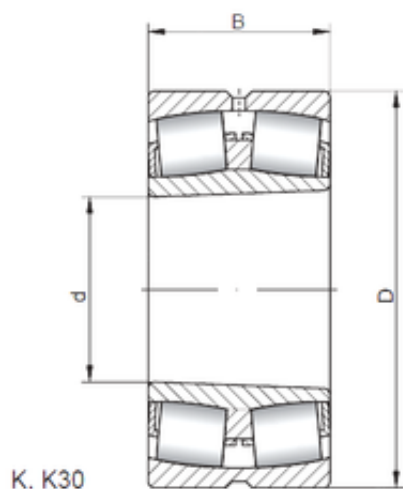

SKF BEARINGS Manufacturing India LTD.

170 mm x 360 mm x 120 mm Loyal 22334
KCW33 spherical roller bearings

Bearing No. 22334 KCW33

Size	170x360x120 mm
Bore Diameter	170 mm
Outer Diameter	360 mm
Width	120 mm
d	170 mm
D	360 mm
B	120 mm
C	120 mm
Weight	58,2 Kg
Basic dynamic load rating (C)	1540 kN
Basic static load rating (C0)	2160 kN
(Grease) Lubrication Speed	950 r/min

22334 KCW33 Bearing 2D drawings and 3D CAD models