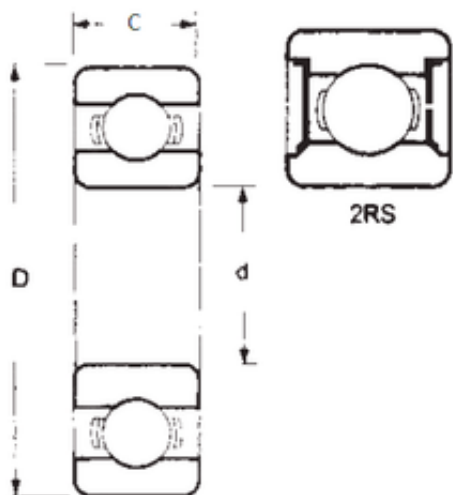

SKF BEARINGS Manufacturing India LTD.

17 mm x 30 mm x 7 mm FBJ 6903-2RS deep groove ball bearings

Bearing No. 6903-2RS

Size	17x30x7 mm
Bore Diameter	17 mm
Outer Diameter	30 mm
Width	7 mm
d	17 mm
D	30 mm
B	7 mm
C	7 mm
Weight	0,018 Kg
Basic dynamic load rating (C)	4,36 kN
Basic static load rating (C0)	2,32 kN

6903-2RS Bearing 2D drawings and 3D CAD models