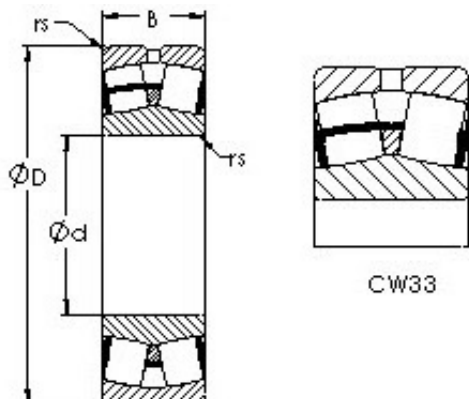

SKF BEARINGS Manufacturing India LTD.

AST 23038CW33 spherical roller bearings

Bearing No. 23038CW33

Size	190x290x75 mm
Bore Diameter	190 mm
Outer Diameter	290 mm
Width	75 mm
Bearing Type	straight bore, lube groove and holes
Bore Dia (d)	190.0000
Outer Dia (D)	290.0000
Width (B)	75.0000
Radius (min) (rs)	2.100
Dynamic Load Rating (Cr)	900,000
Static Load Rating (Cor)	1,610,000
Max Speed (Grease) (X000 RPM)	1
Max Speed (Oil) (X1000 RPM)	2
Weight (g)	19,160.00
Material	52100 Chrome steel, or equivalent

23038CW33 Bearing 2D drawings and 3D CAD models