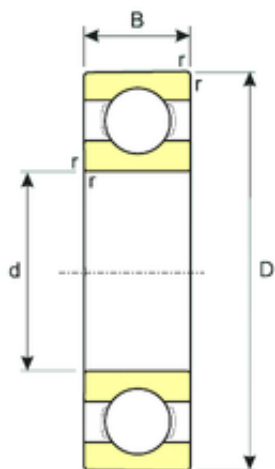

SKF BEARINGS Manufacturing India LTD.

20 mm x 47 mm x 14 mm ISB 6204 deep groove ball bearings

Bearing No. 6204

Size	20x47x14 mm
Bore Diameter	20 mm
Outer Diameter	47 mm
Width	14 mm
d	20 mm
D	47 mm
B	14 mm
C	14 mm
Weight	0,11 Kg
Basic dynamic load rating (C)	13,3 kN
Basic static load rating (C0)	6,5 kN
(Grease) Lubrication Speed	15300 r/min

6204 Bearing 2D drawings and 3D CAD models