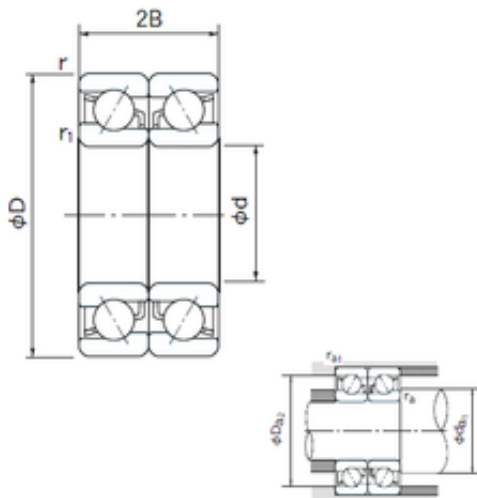

SKF BEARINGS Manufacturing India LTD.

25 mm x 47 mm x 12 mm NACHI 7005DB
angular contact ball bearings

Bearing No. 7005DB

7005DB Bearing 2D drawings and 3D CAD models

Size	25x47x12 mm
Bore Diameter	25 mm
Outer Diameter	47 mm
Width	12 mm
d	25 mm
D	47 mm
B	12 mm
C	12 mm
Angle (°)	30 °
a	4.4 mm
r min.	0.6 mm
r1 min.	0.3 mm
2B	24 mm
da min.	29 mm
Da max.	45 mm
ra max.	0.3 mm
Weight	0.091 Kg
Basic dynamic load rating (C)	18,4 kN
Basic static load rating (C0)	14,8 kN
(Grease) Lubrication Speed	10000 r/min
Bore Type	Cylindrical Bore
Enclosure	Open
Configuration	Duplex
Bore Size	25 mm
Outside Diameter	47 mm

SKF BEARINGS Manufacturing India LTD.

Width	12 mm
Fillet Radius/Chamfer	0.6 mm
r1	0.3 mm
Dynamic Load Rating	18,400 N
Static Load Rating	14,800 N
Limiting Speed - Grease	10,000 rpm
Limiting Speed - Oil	13,000 rpm
da1 (min)	29 mm
da2 (min)	29 mm
Da1 (max)	43 mm
Da2 (max)	45 mm
ra (max)	0.6 mm
ra1 (max)	0.3 mm