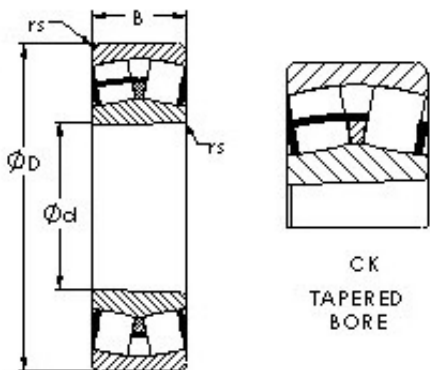

## AST 22315CK spherical roller bearings

Bearing No. 22315CK

|                                |                                   |
|--------------------------------|-----------------------------------|
| Size                           | 75x160x55 mm                      |
| Bore Diameter                  | 75 mm                             |
| Outer Diameter                 | 160 mm                            |
| Width                          | 55 mm                             |
| Bearing Type                   | tapered bore                      |
| Bore Dia (d)                   | 75.0000                           |
| Outer Dia (D)                  | 160.0000                          |
| Width (B)                      | 55.0000                           |
| Radius (min) (rs)              | 2.100                             |
| Dynamic Load Rating (Cr)       | 415,000                           |
| Static Load Rating (Cor)       | 520,000                           |
| Max Speed (Grease) (X1000 RPM) | 2                                 |
| Max Speed (Oil) (X1000 RPM)    | 3                                 |
| Weight (g)                     | 5,160.00                          |
| Material                       | 52100 Chrome steel, or equivalent |

22315CK Bearing 2D drawings and 3D CAD models