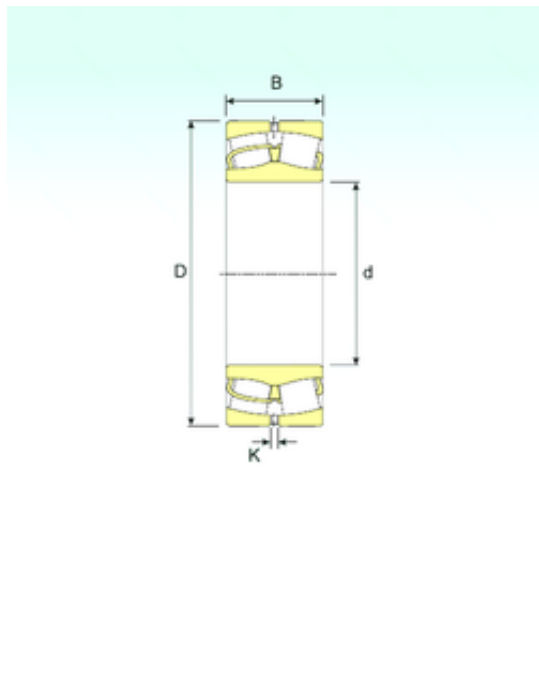

## SKF BEARINGS Manufacturing India LTD.

75 mm x 160 mm x 55 mm ISB 22315 spherical roller bearings

Bearing No. 22315

Size	75x160x55 mm
Bore Diameter	75 mm
Outer Diameter	160 mm
Width	55 mm
d	75 mm
D	160 mm
B	55 mm
C	55 mm
K	4,5 mm
Weight	5,55 Kg
Basic dynamic load rating (C)	431 kN
Basic static load rating (C0)	466 kN
(Grease) Lubrication Speed	3289,5 r/min

22315 Bearing 2D drawings and 3D CAD models