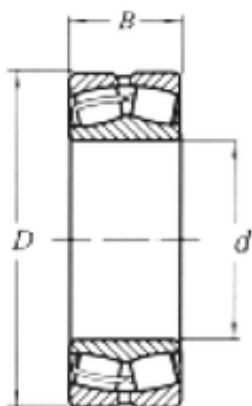

SKF BEARINGS Manufacturing India LTD.

75 mm x 160 mm x 55 mm Loyal 22315CW33 spherical roller bearings

Bearing No. 22315CW33

Size	75x160x55 mm
Bore Diameter	75 mm
Outer Diameter	160 mm
Width	55 mm
d	75 mm
D	160 mm
B	55 mm
C	55 mm

22315CW33 Bearing 2D drawings and 3D CAD models