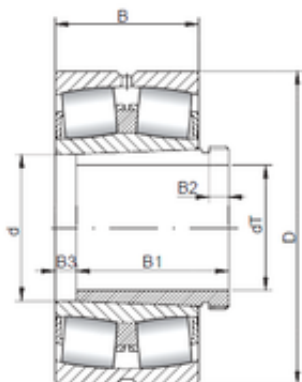

SKF BEARINGS Manufacturing India LTD.

75 mm x 160 mm x 55 mm Loyal 22315 KCW33+AH2315 spherical roller bearings

Bearing No. 22315 KCW33+AH2315

Size	75x160x55 mm
Bore Diameter	75 mm
Outer Diameter	160 mm
Width	55 mm
d	75 mm
d1	65 mm
D	160 mm
B	55 mm
C	55 mm
B1	4 mm
B2	12 mm
Weight	5,01 Kg
Basic dynamic load rating (C)	345 kN
Basic static load rating (C0)	430 kN
(Grease) Lubrication Speed	2200 r/min

22315 KCW33+AH2315 Bearing 2D drawings and 3D CAD models