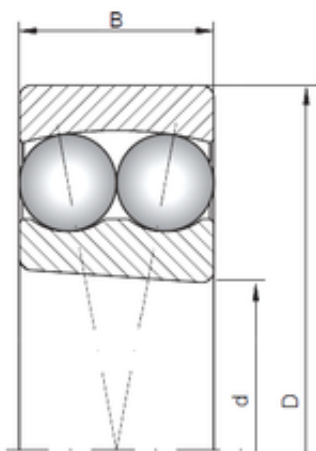

SKF BEARINGS Manufacturing India LTD.

75 mm x 160 mm x 55 mm Loyal 2315K self aligning ball bearings

Bearing No. 2315K

Size	75x160x55 mm
Bore Diameter	75 mm
Outer Diameter	160 mm
Width	55 mm
d	75 mm
D	160 mm
B	55 mm
C	55 mm
Weight	4,7 Kg
Basic dynamic load rating (C)	124 kN
Basic static load rating (C0)	43 kN
(Grease) Lubrication Speed	3400 r/min

2315K Bearing 2D drawings and 3D CAD models