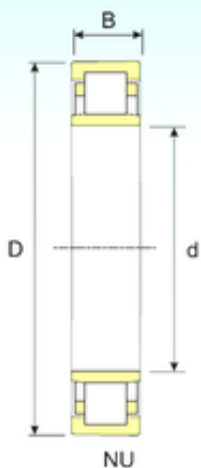

SKF BEARINGS Manufacturing India LTD.

75 mm x 160 mm x 55 mm ISB NU 2315
cylindrical roller bearings

Bearing No. NU 2315

Size	75x160x55 mm
Bore Diameter	75 mm
Outer Diameter	160 mm
Width	55 mm
d	75 mm
D	160 mm
B	55 mm
C	55 mm
Weight	4,9 Kg
Basic dynamic load rating (C)	372 kN
Basic static load rating (C0)	392 kN
(Grease) Lubrication Speed	4055 r/min

NU 2315 Bearing 2D drawings and 3D CAD models