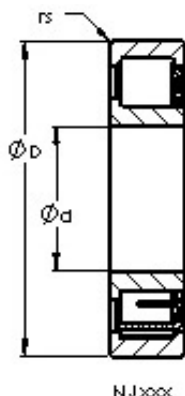

SKF BEARINGS Manufacturing India LTD.

AST NJ2315 EM cylindrical roller bearings

Bearing No. NJ2315 EM

Size	75x160x55 mm
Bore Diameter	75 mm
Outer Diameter	160 mm
Width	55 mm
Bearing Type	NJ
Bore Dia (d)	75.0000
Outer Dia (D)	160.0000
Width (B)	55.0000
Radius (min) (rs)	2.100
Dynamic Load Rating (Cr)	329,000
Static Load Rating (Cor)	395,000
Max Speed (Grease) (X1000 RPM)	4
Max Speed (Oil) (X1000 RPM)	5
Max. Shaft Shoulder Dia. Inner (Li)	95.0
Min. Housing Shoulder Dia., Outer (Lo)	143.0
Weight (g)	5,620.00
Precision	RBEC 1
Standard Clearance	C0
Material	52100 Chrome steel, or equivalent

NJ2315 EM Bearing 2D drawings and 3D CAD models